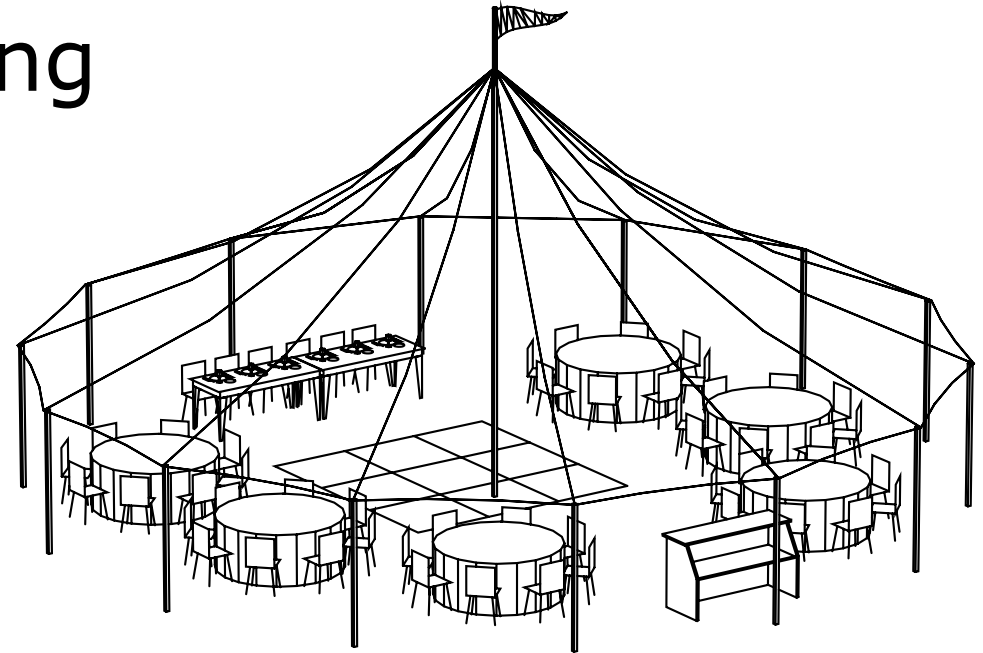

44'x43' Stillwater Sailcloth Complete Wedding 50 Guests

WWW.PREMIEREVENTTENT.CA

PREMIER EVENT

TENT RENTALS