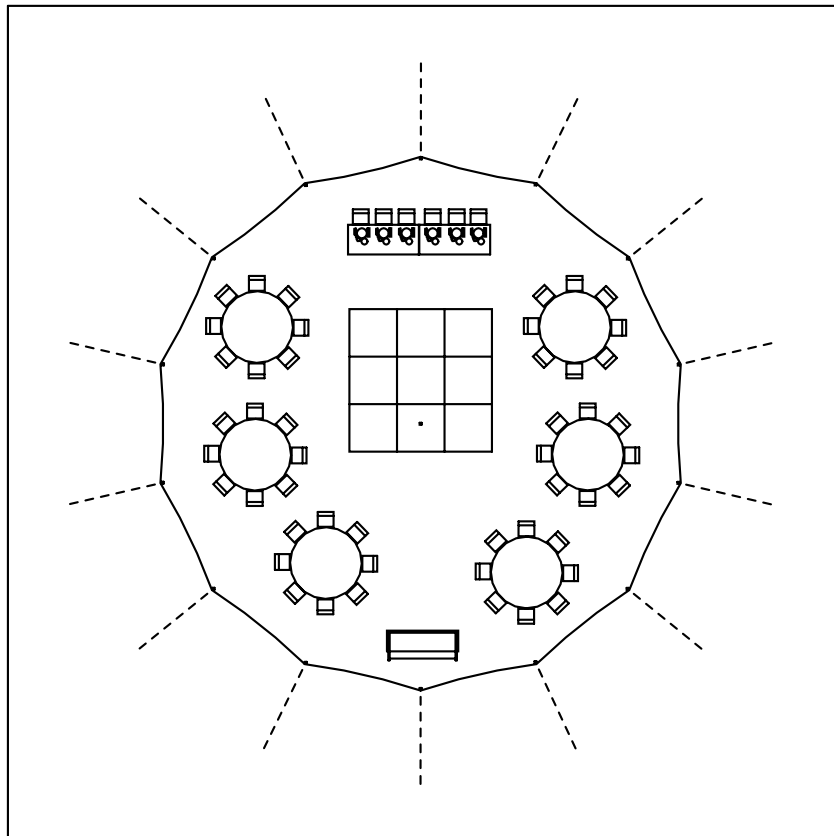

44'x43' Stillwater Sailcloth Complete Wedding 50 Guests

WWW.PREMIEREVENTTENT.CA

PREMIER EVENT

TENT RENTALS