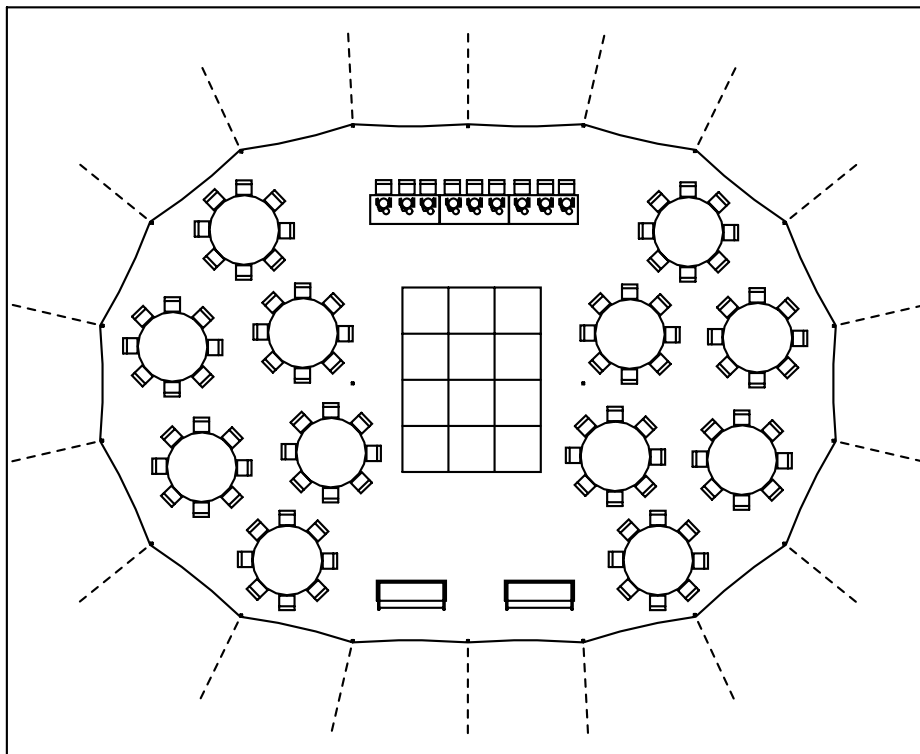

44'x63' Stillwater Sailcloth Complete Wedding 100 Guests

WWW.PREMIEREVENTENT.CA

PREMIER EVENT

TENT RENTALS