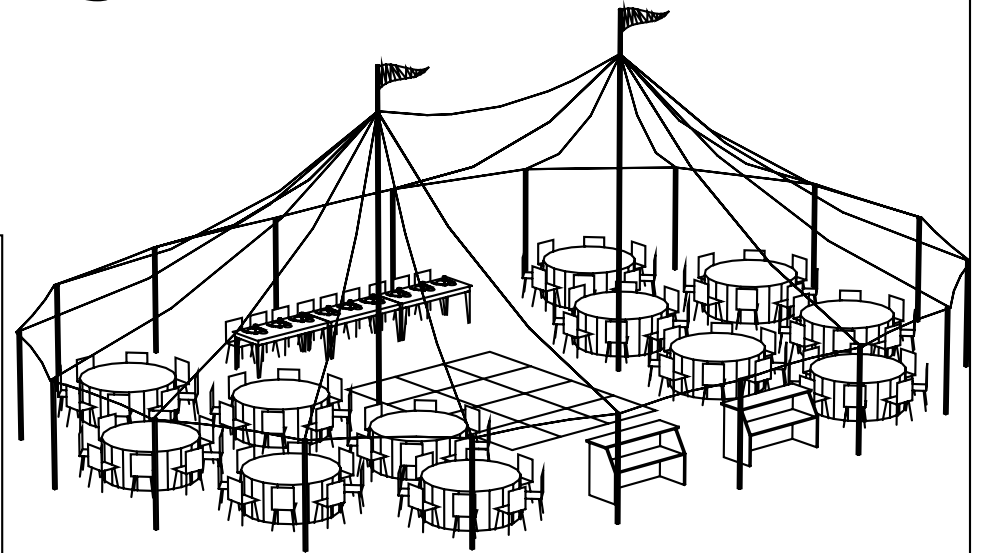

44'x63' Stillwater Sailcloth Complete Wedding 100 Guests

WWW.PREMIEREVENTENT.CA

PREMIER EVENT

TENT RENTALS