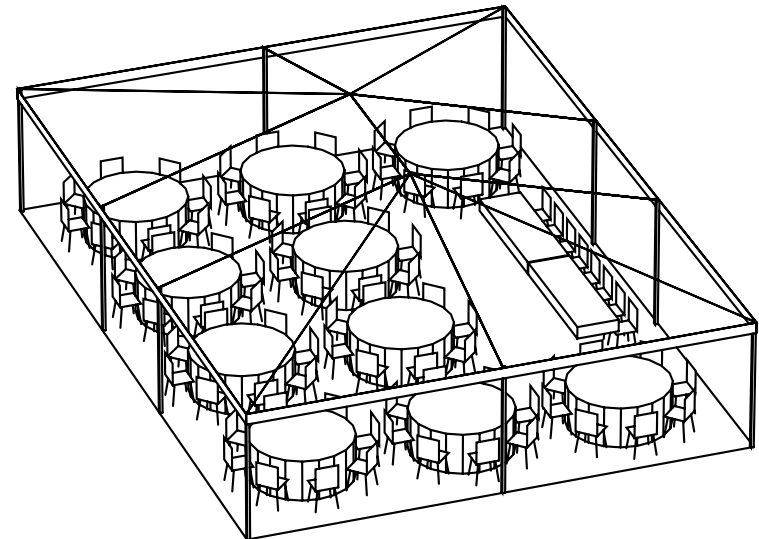

Feet

**30'x40' Tent with Head Table and 60" Round Tables
(total seating 88)**