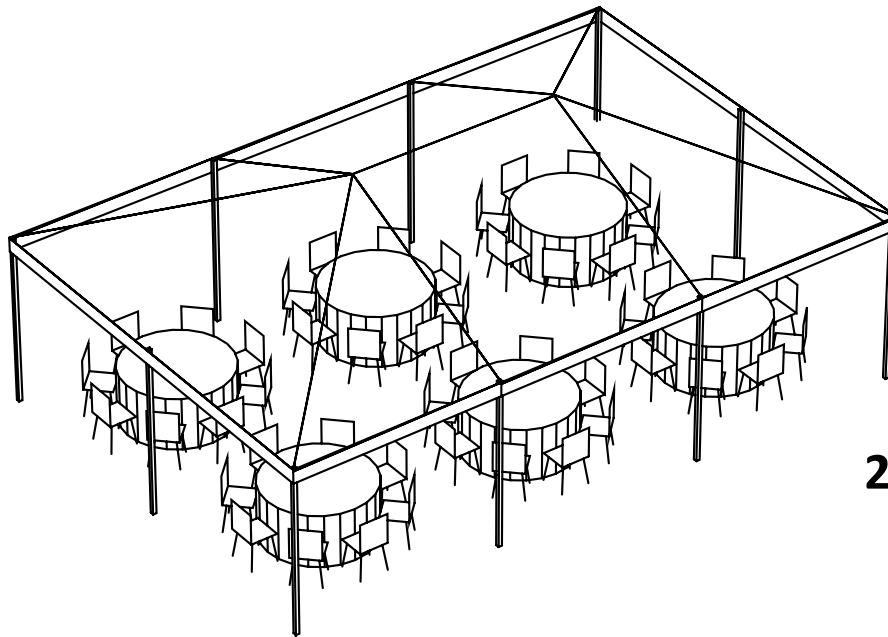

0 10 20 30
Feet

**20'x30' Tent with 60" Round Tables
(seats 8 per table)**