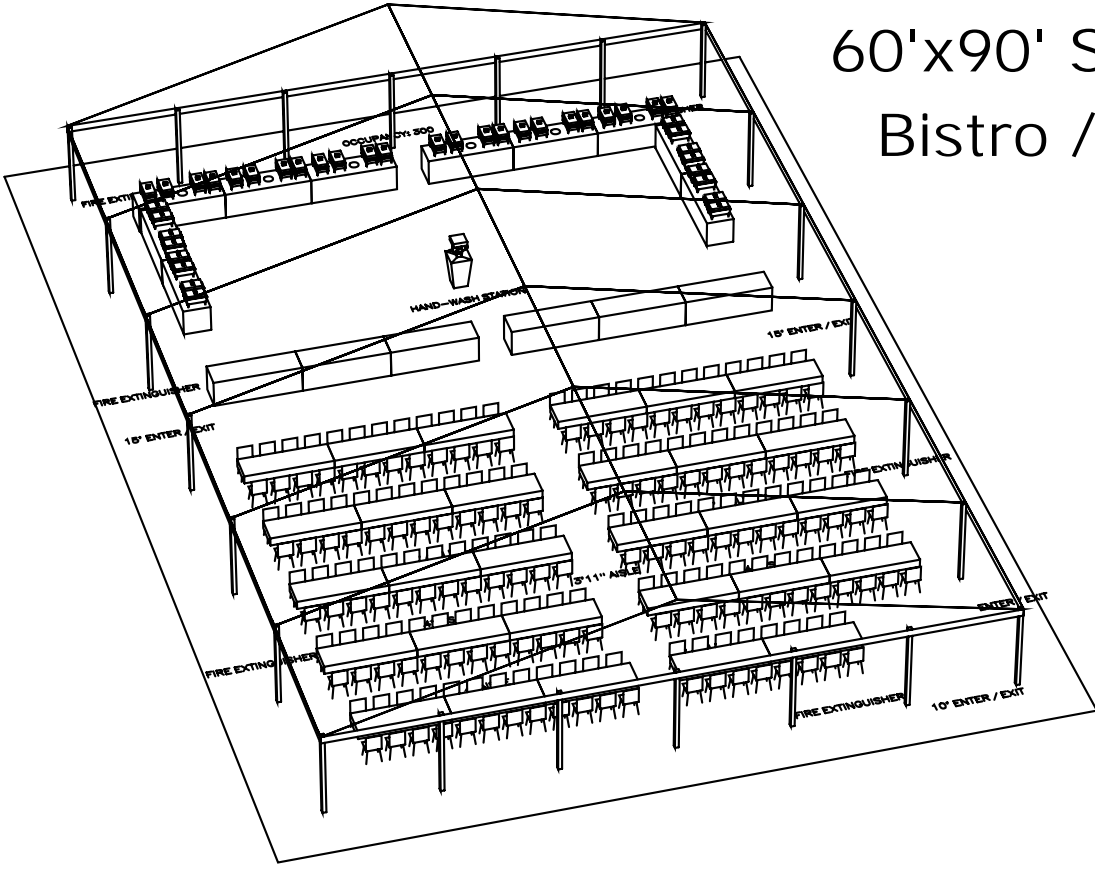

60'x90' Solar System Structure Bistro / Dining Event Space

**PREMIER EVENT
TENT
RENTALS**

Your GTA tent experts