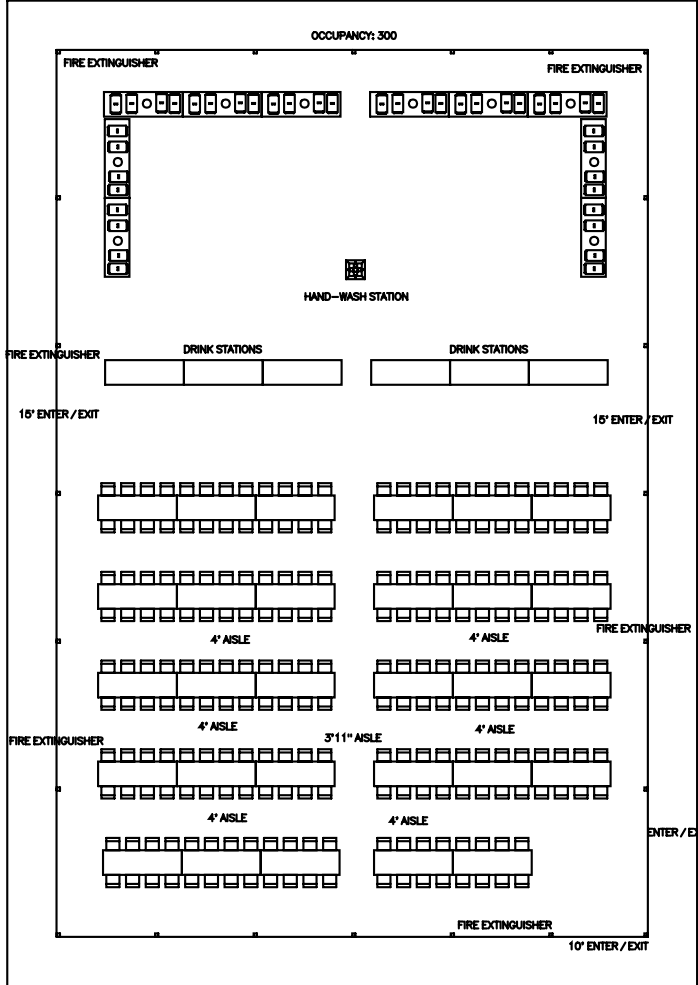

60'x90' Solar System Structure Bistro / Dining Event Space

**PREMIER EVENT
TENT
RENTALS**

Your GTA tent experts