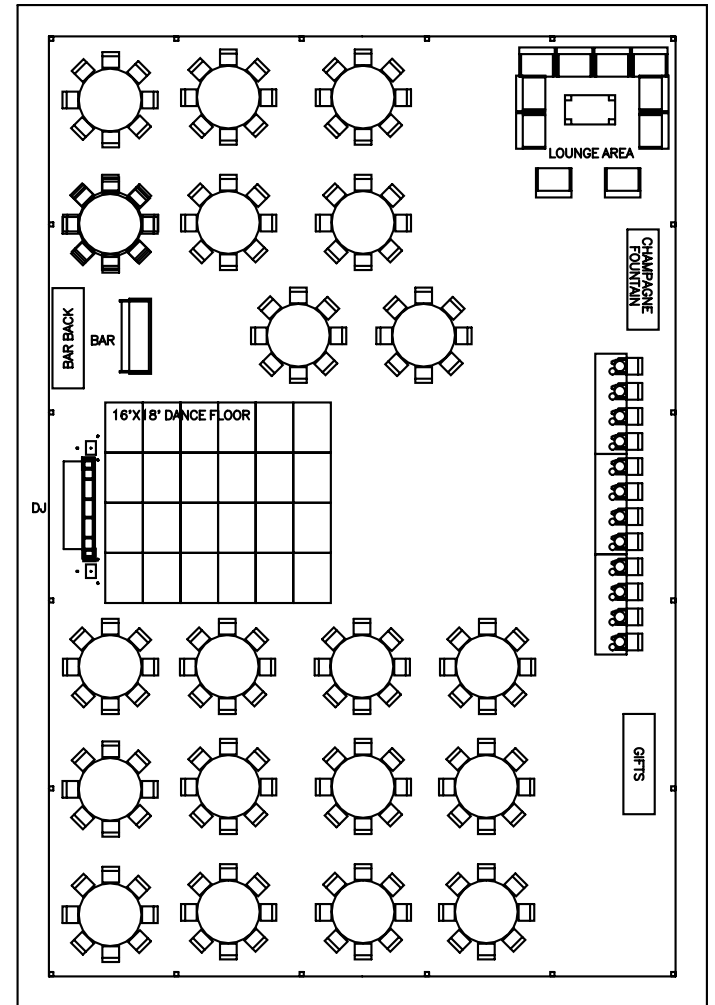

50'x75' Solar System Structure Wedding Reception at Private Residence

**PREMIER EVENT
TENT
RENTALS**

Your GTA tent experts