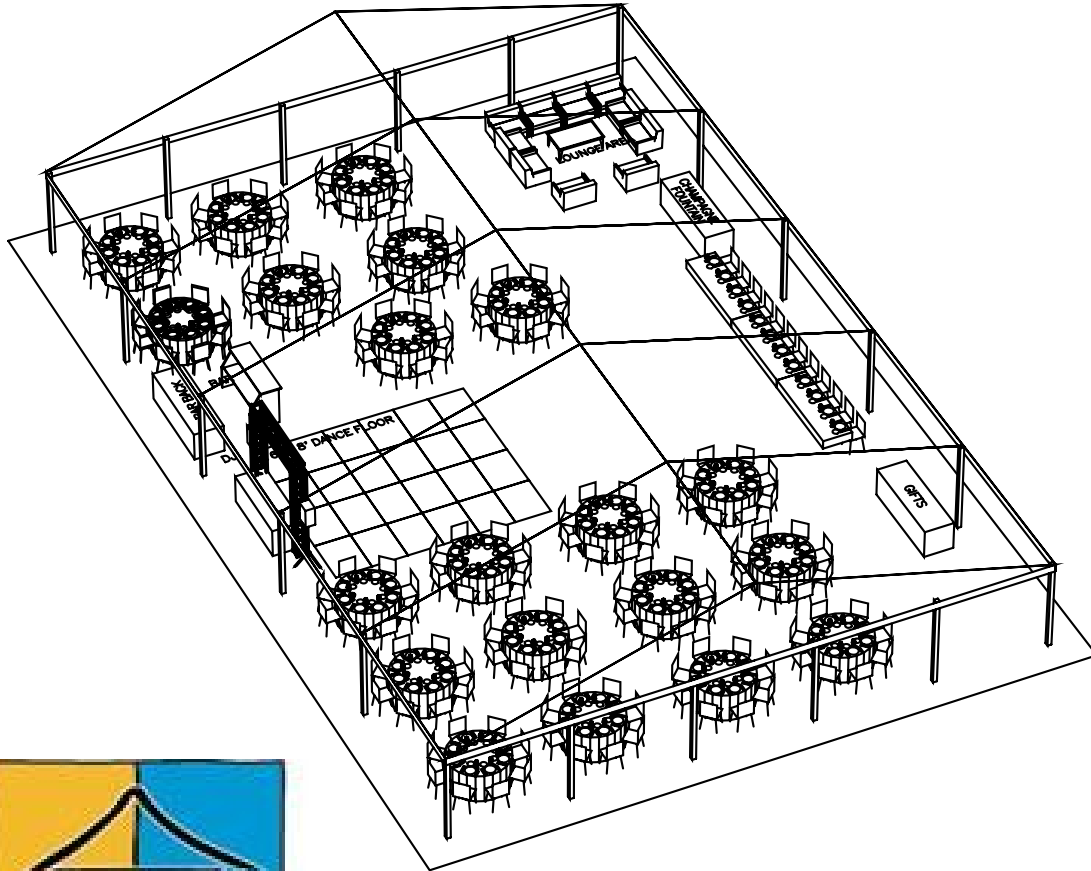

50'x75' Solar System Structure Wedding Reception at Private Residence

**PREMIER EVENT
TENT
RENTALS**

Your GTA tent experts