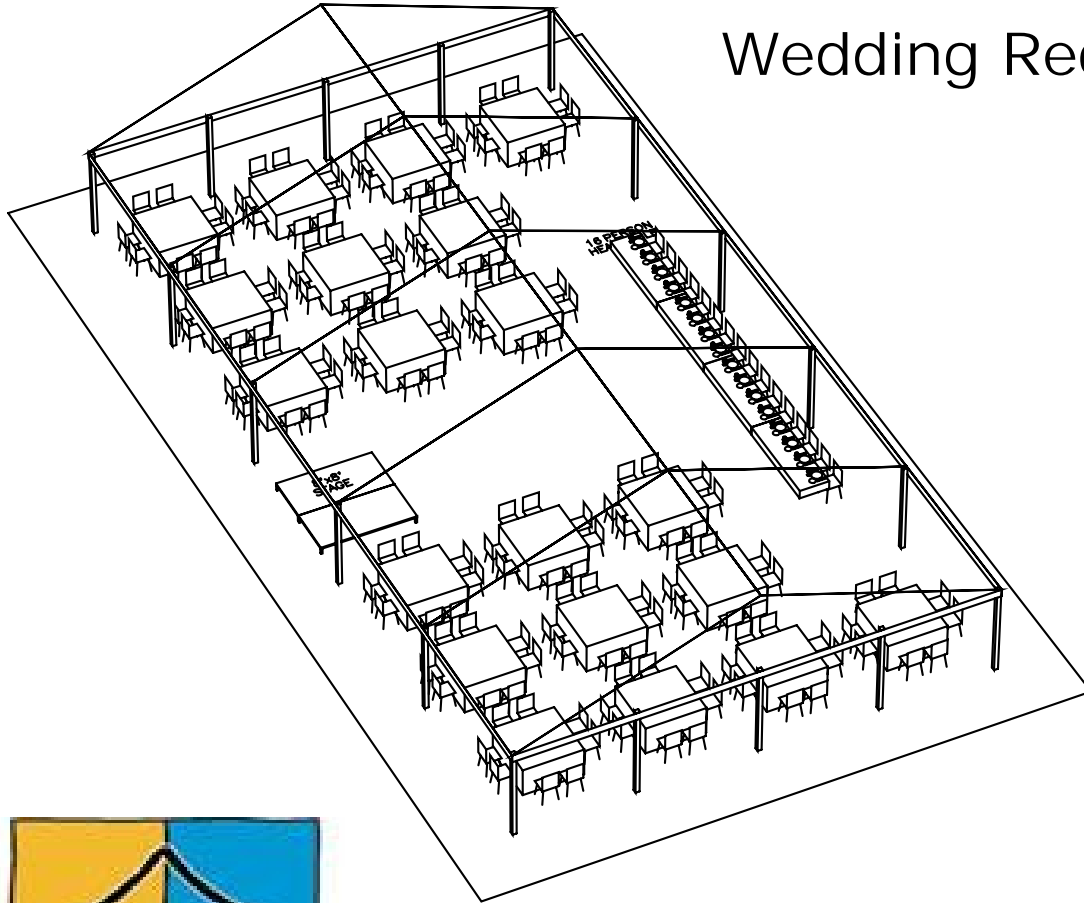

40' x 75' Solar System Structure Wedding Reception - 160 Guests

**PREMIER EVENT
TENT
RENTALS**

Your GTA tent experts