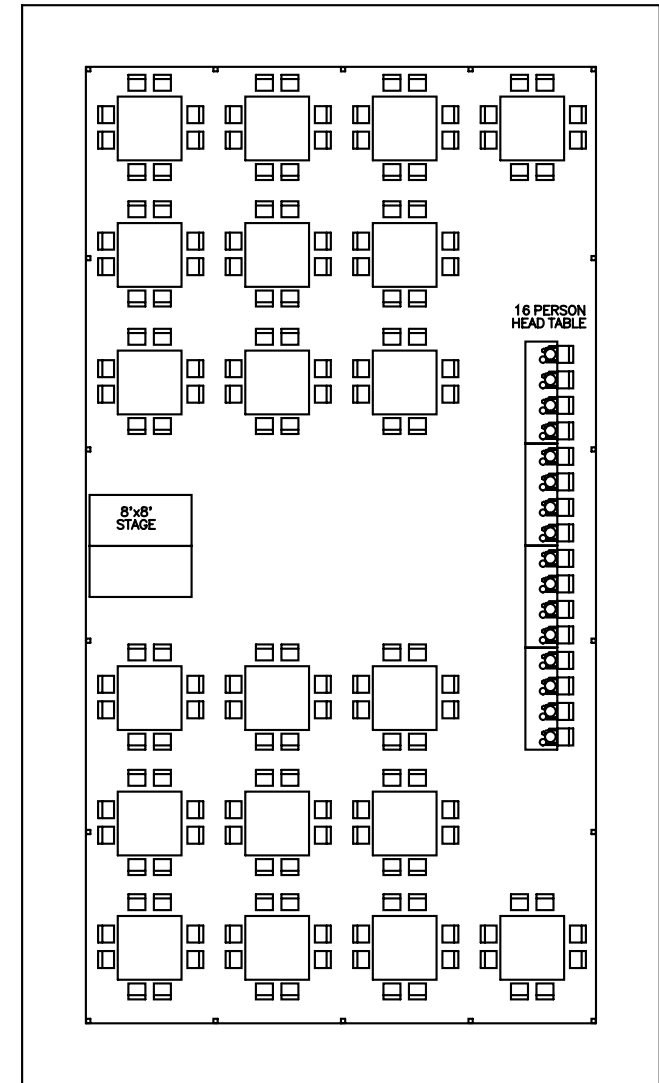

40' x 75' Solar System Structure Wedding Reception - 160 Guests

**PREMIER EVENT
TENT
RENTALS**

Your GTA tent experts