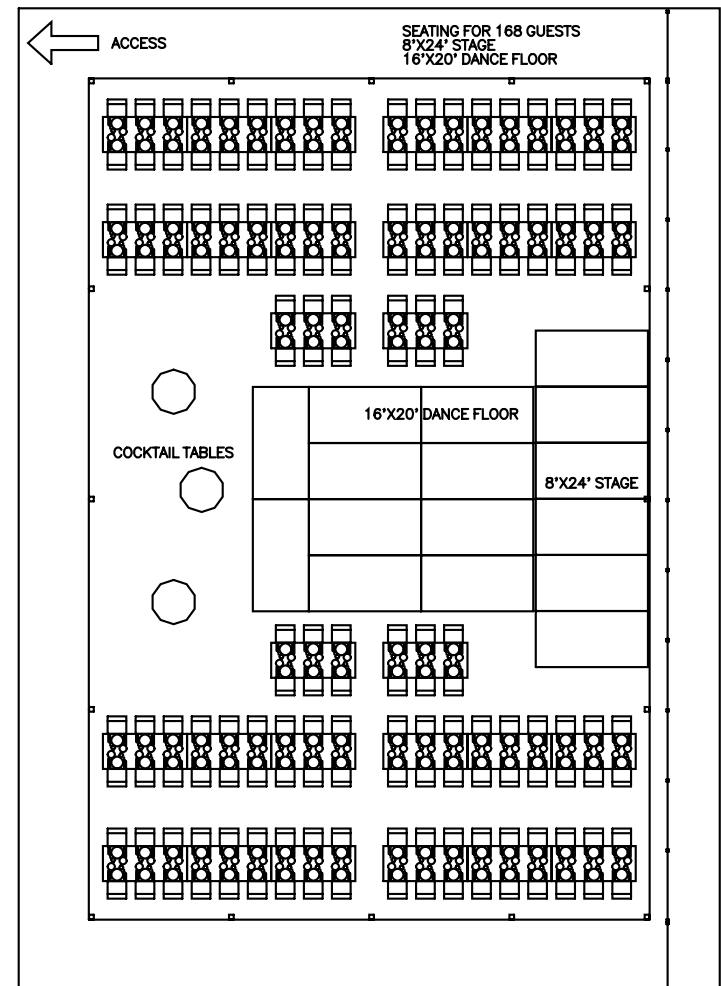

# 40'x60' Legacy Structure 170 Person Cocktail / Reception

**PREMIER EVENT  
TENT  
RENTALS**

*Your GTA tent experts*