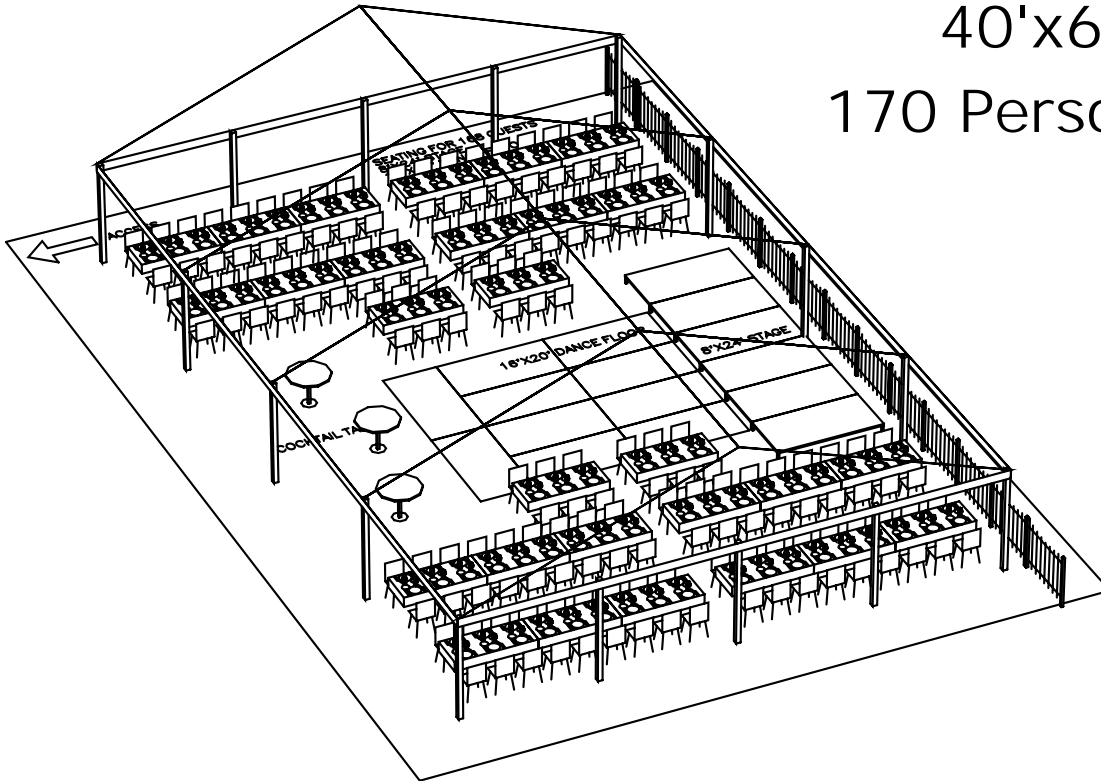

# 40'x60' Legacy Structure 170 Person Cocktail / Reception

**PREMIER EVENT  
TENT  
RENTALS**

*Your GTA tent experts*