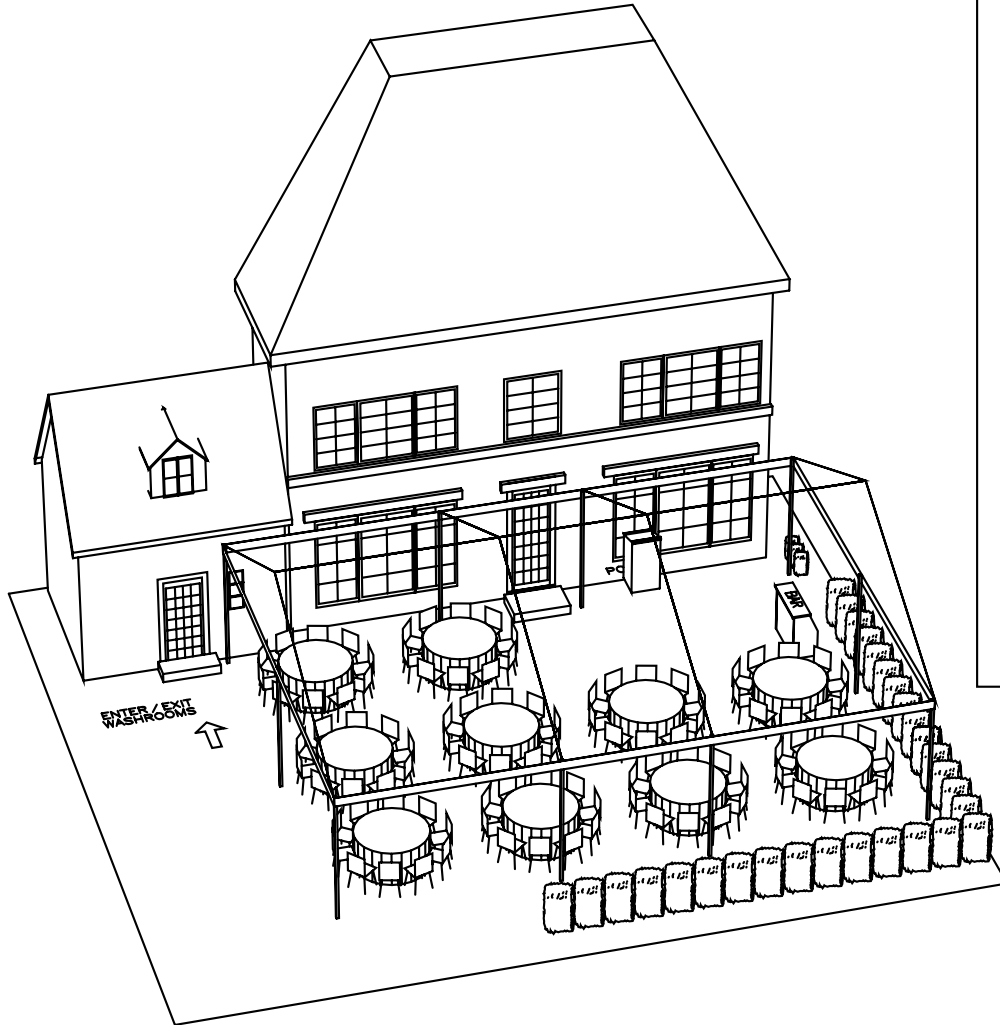

30'x40' Legacy Structure

100 Person Event at a Private Residence

**PREMIER EVENT
TENT
RENTALS**

Your GTA tent experts