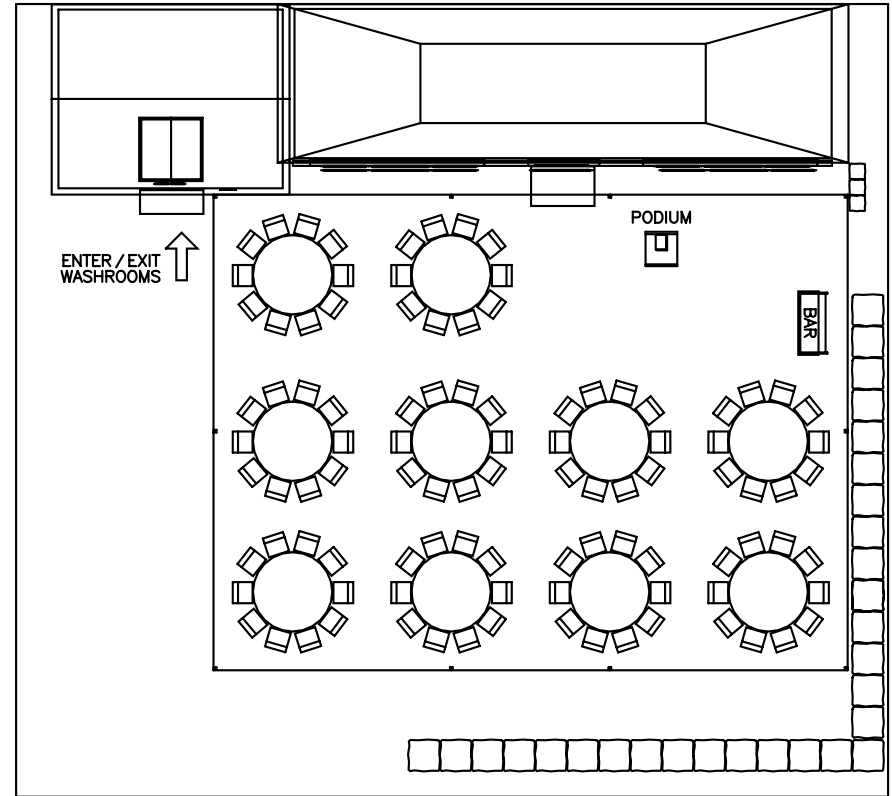

30'x40' Legacy Structure

100 Person Event at a Private Residence

**PREMIER EVENT
TENT
RENTALS**

Your GTA tent experts