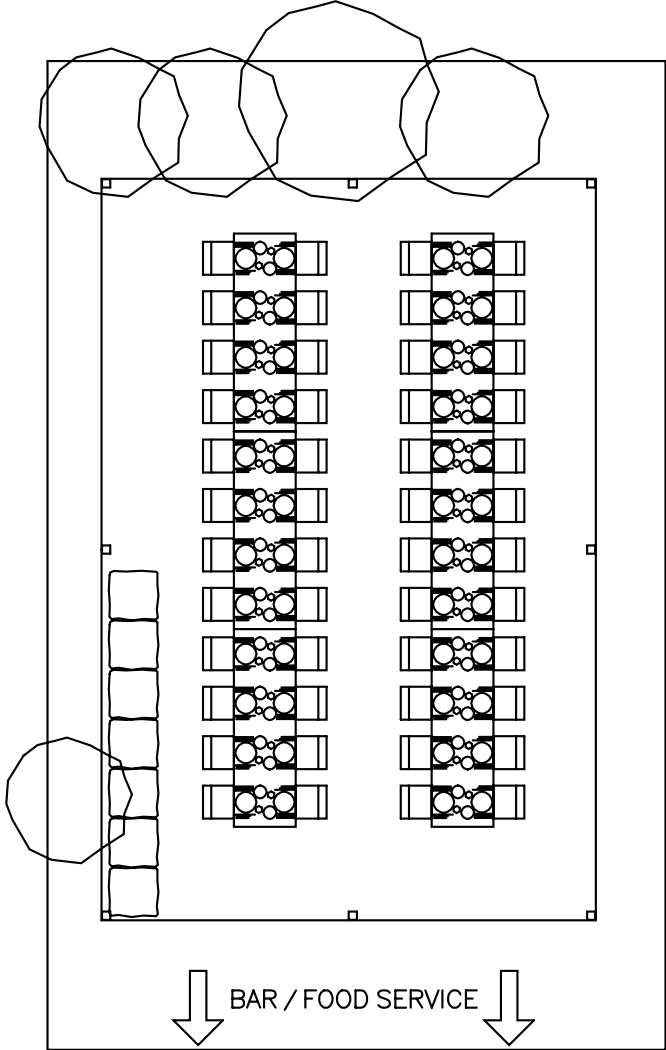

# 20'x30' Legacy Structure 64 Person Event at a Private Residence

**PREMIER EVENT  
TENT  
RENTALS**

*Your GTA tent experts*