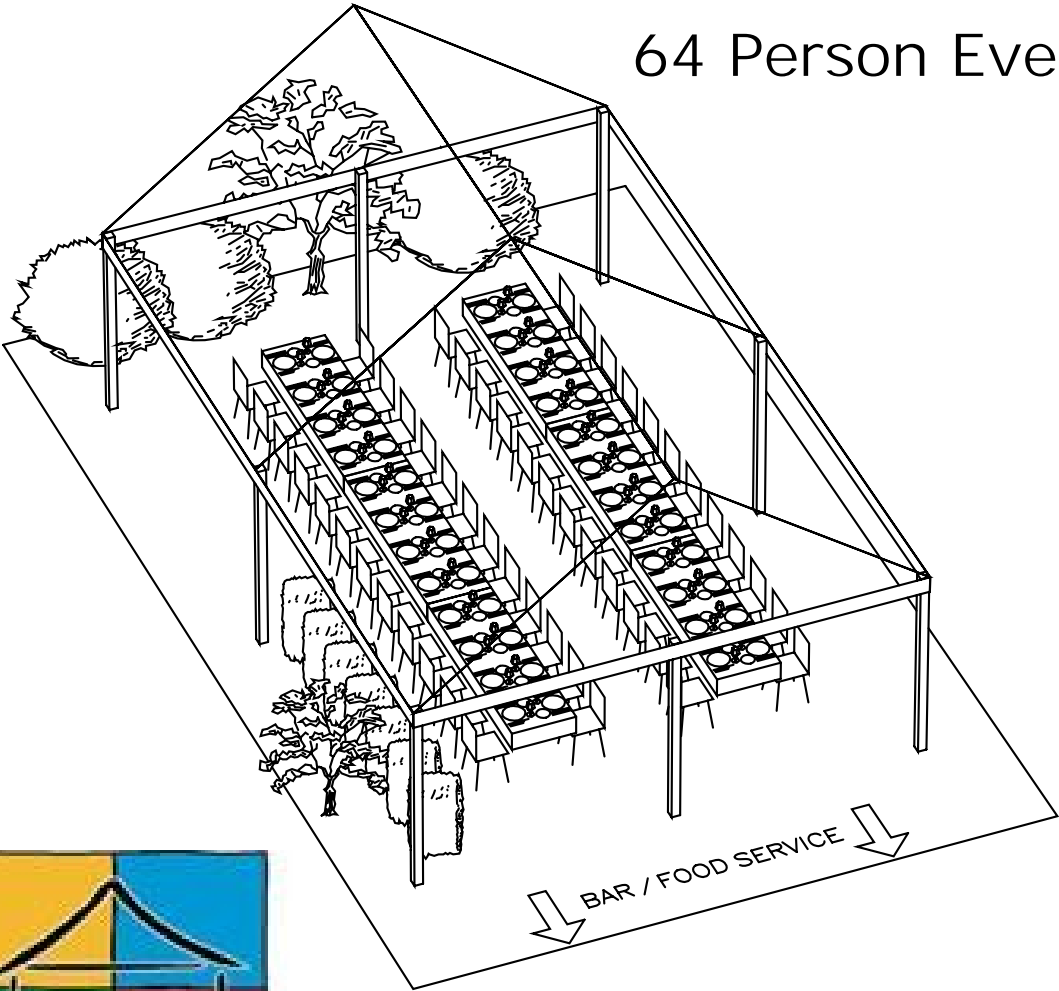

# 20'x30' Legacy Structure 64 Person Event at a Private Residence

**PREMIER EVENT  
TENT  
RENTALS**

*Your GTA tent experts*