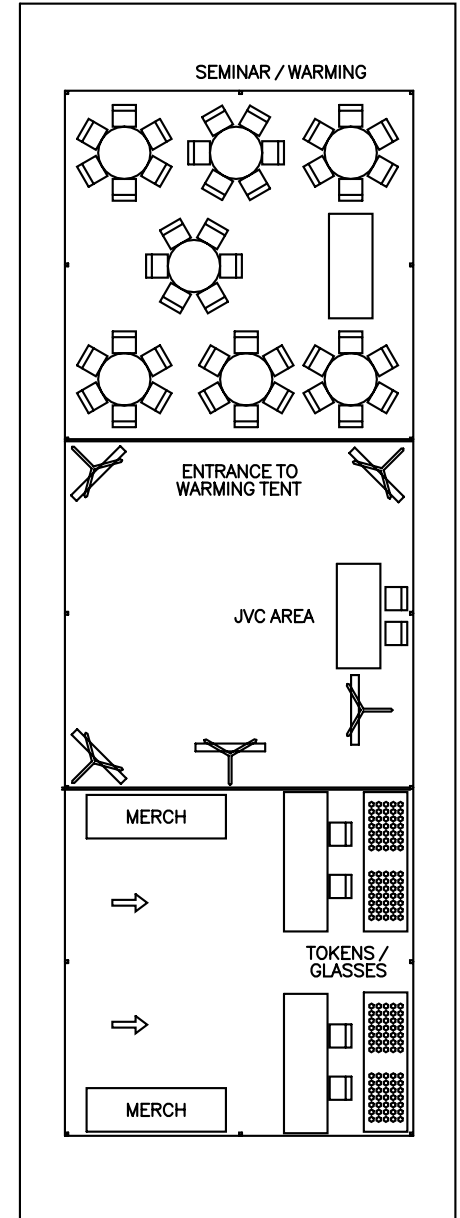

15'x60' Legacy Structure

Seminar Space/ Presentation Centre / Sales Office

**PREMIER EVENT
TENT
RENTALS**

Your GTA tent experts