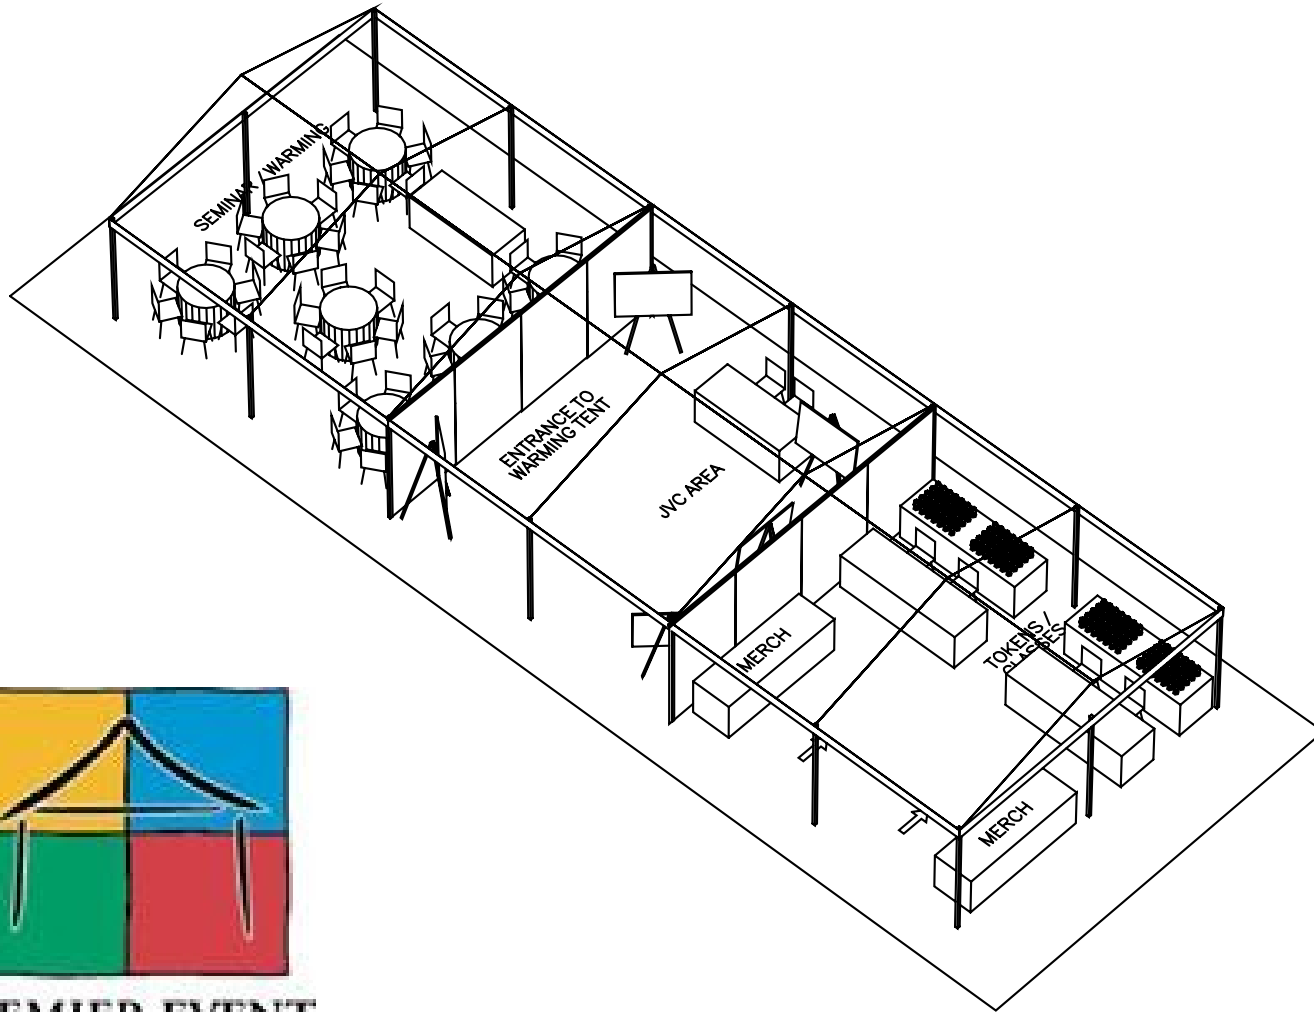

15'x60' Legacy Structure

Seminar Space/ Presentation Centre / Sales Office

**PREMIER EVENT
TENT
RENTALS**

Your GTA tent experts