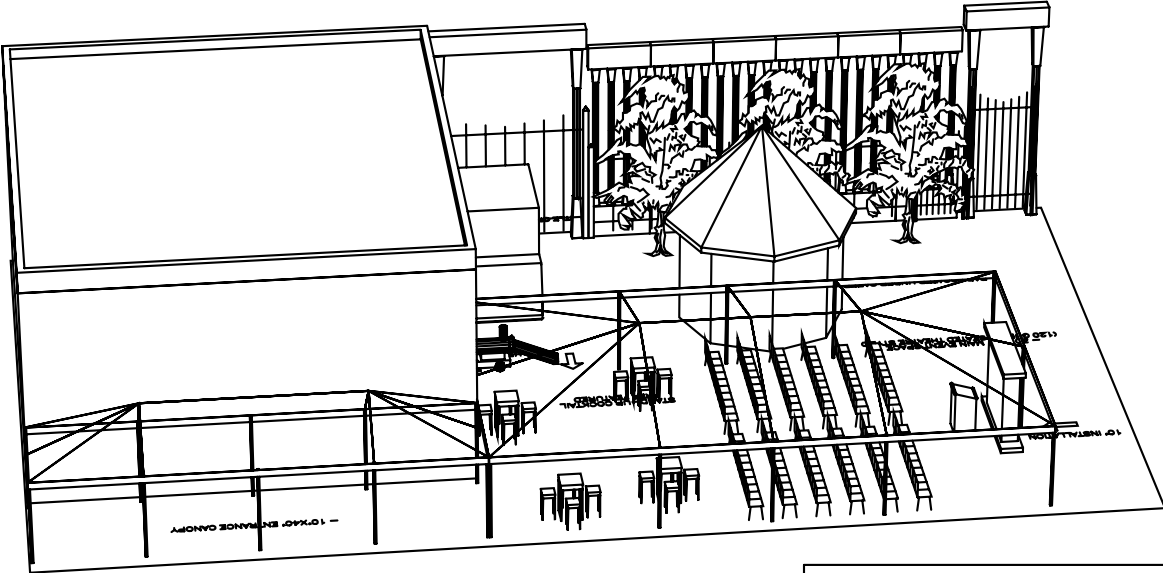

# 10' Legacy Walkway Canopy

## Connecting Existing Venue to Main Event Space

**PREMIER EVENT  
TENT  
RENTALS**  
*Your GTA tent experts*