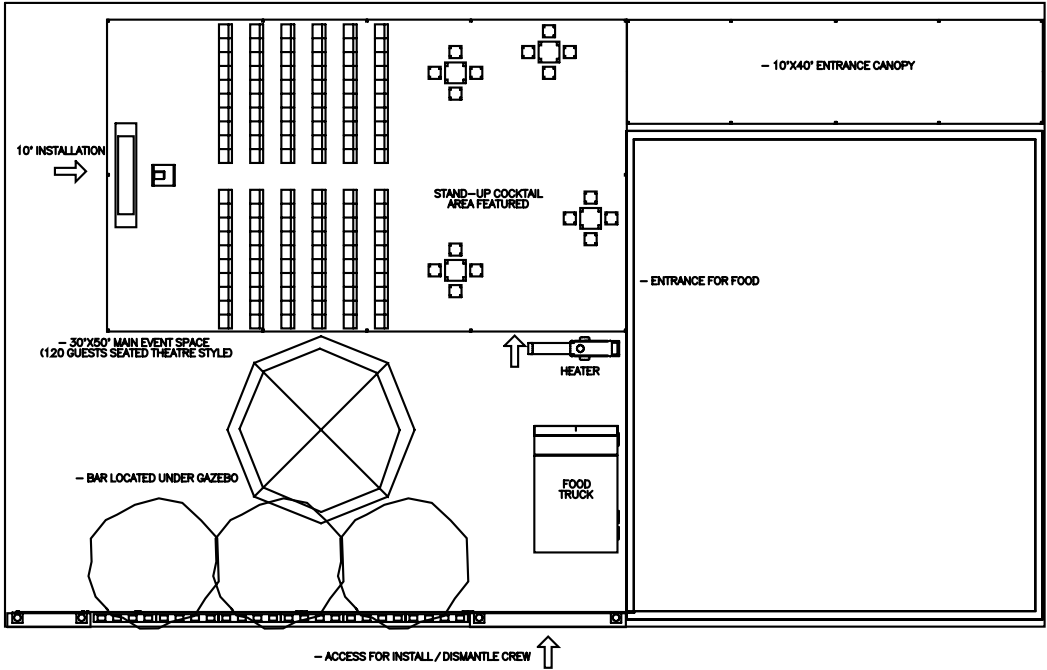

# 10' Legacy Walkway Canopy

## Connecting Existing Venue to Main Event Space

**PREMIER EVENT  
TENT  
RENTALS**  
*Your GTA tent experts*