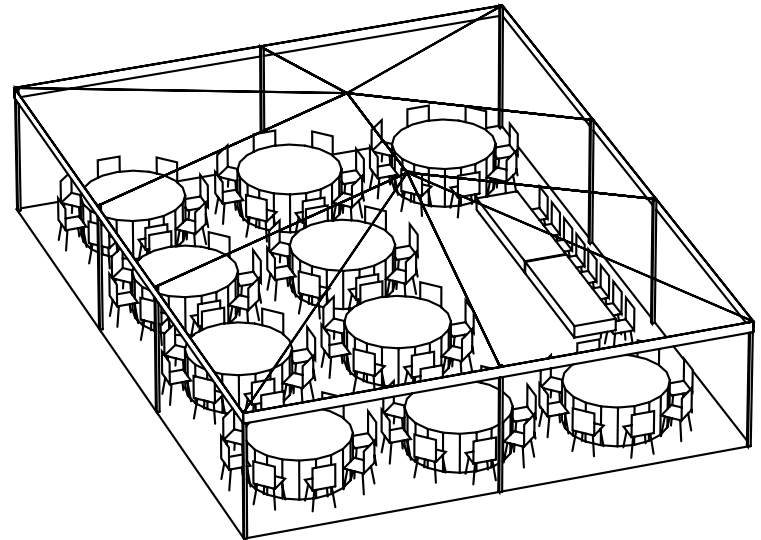

0 10 20 30  
Feet

**PREMIER EVENT  
TENT  
RENTALS**  
*Your GTA tent experts*

**30'x40' Tent with Head Table and 60" Round Tables  
(total seating 88)**