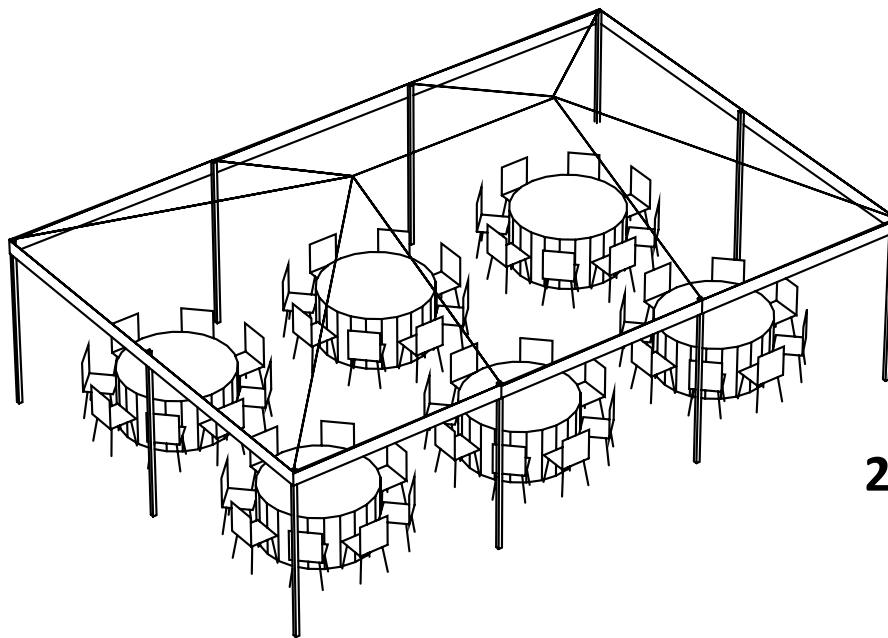

Feet

**PREMIER EVENT
TENT
RENTALS**

Your GTA tent experts

**20'x30' Tent with 60" Round Tables
(seats 8 per table)**